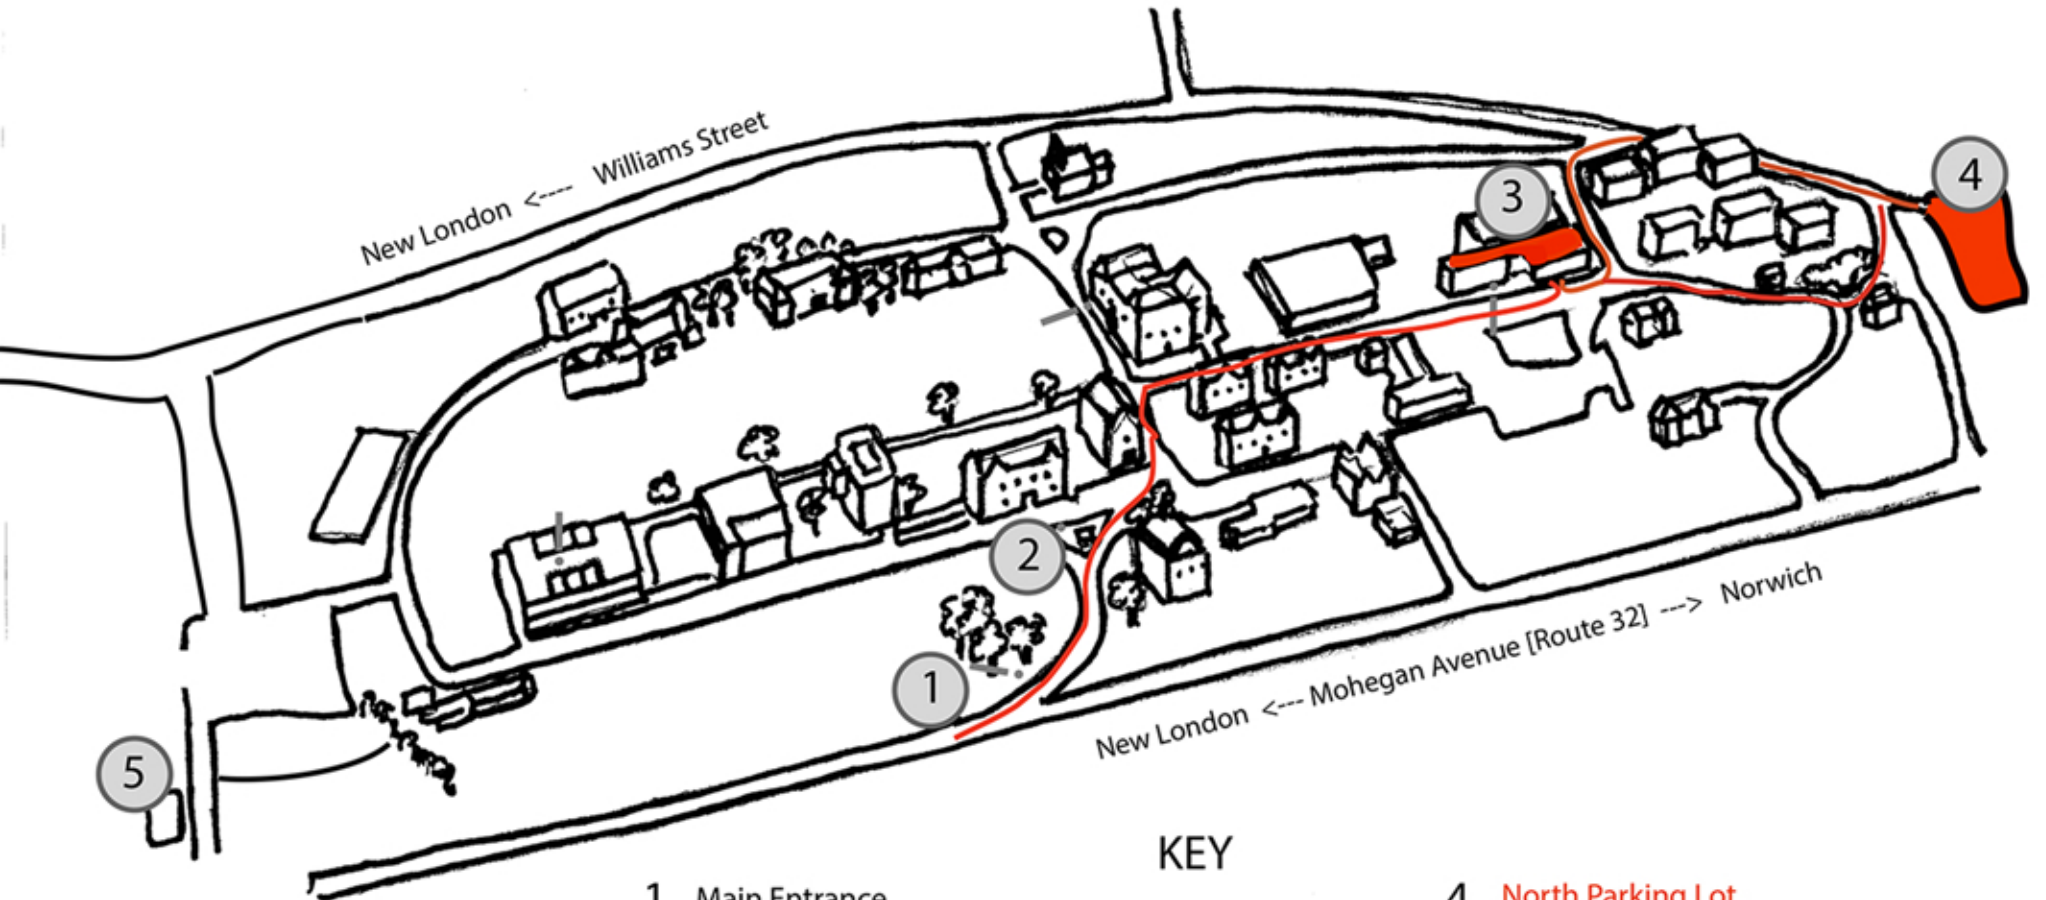

Connecticut College Campus

KEY

- 1 Main Entrance
- 2 Guard House
- 3 **College Center at Crozier Williams**
 - Registration
 - Cro's Nest
 - 1962 Room
 - 1941 Room
 - Alice Johnson Room
 - Room 224

- 4 **North Parking Lot**
- 5 CSC Office